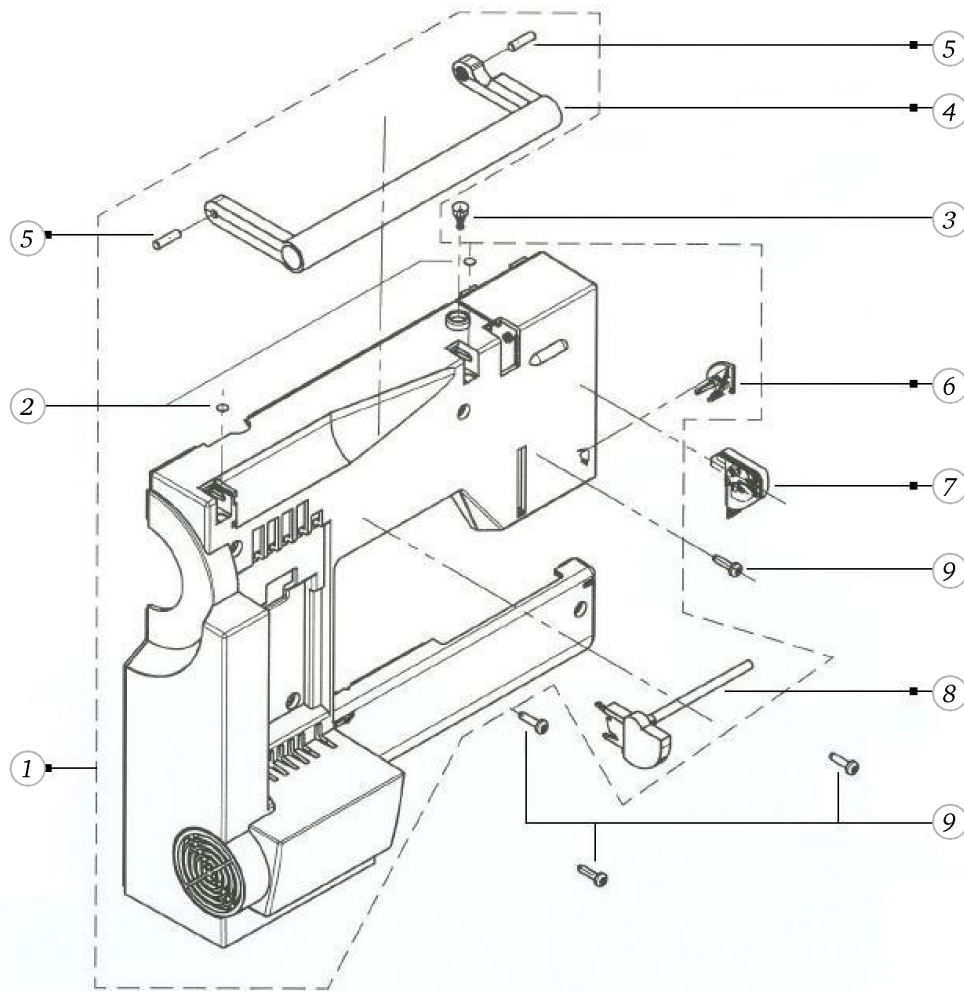

BERNINA activa 145

Cover back with handle

Pos	Item number	Description
1	0048927411	REAR COVER ASS. A210 BT
2	0300725000	Bumpons
3	0048497200	BOBBIN WINDER THREAD TENSION CPL.
4	0049015000	HANDLE
5	0302095100	BOLT
6	0301007000	THREAD CUTTER CPL
7	0302077400	THREAD GUIDE CPL.W.COVER
8	0049025101	SPOOL SUPPORT
9	0078865045	Socket Pan Head Thread Forming Screws M4x16 DIN7500 - BN13916 Art-No. 2027615