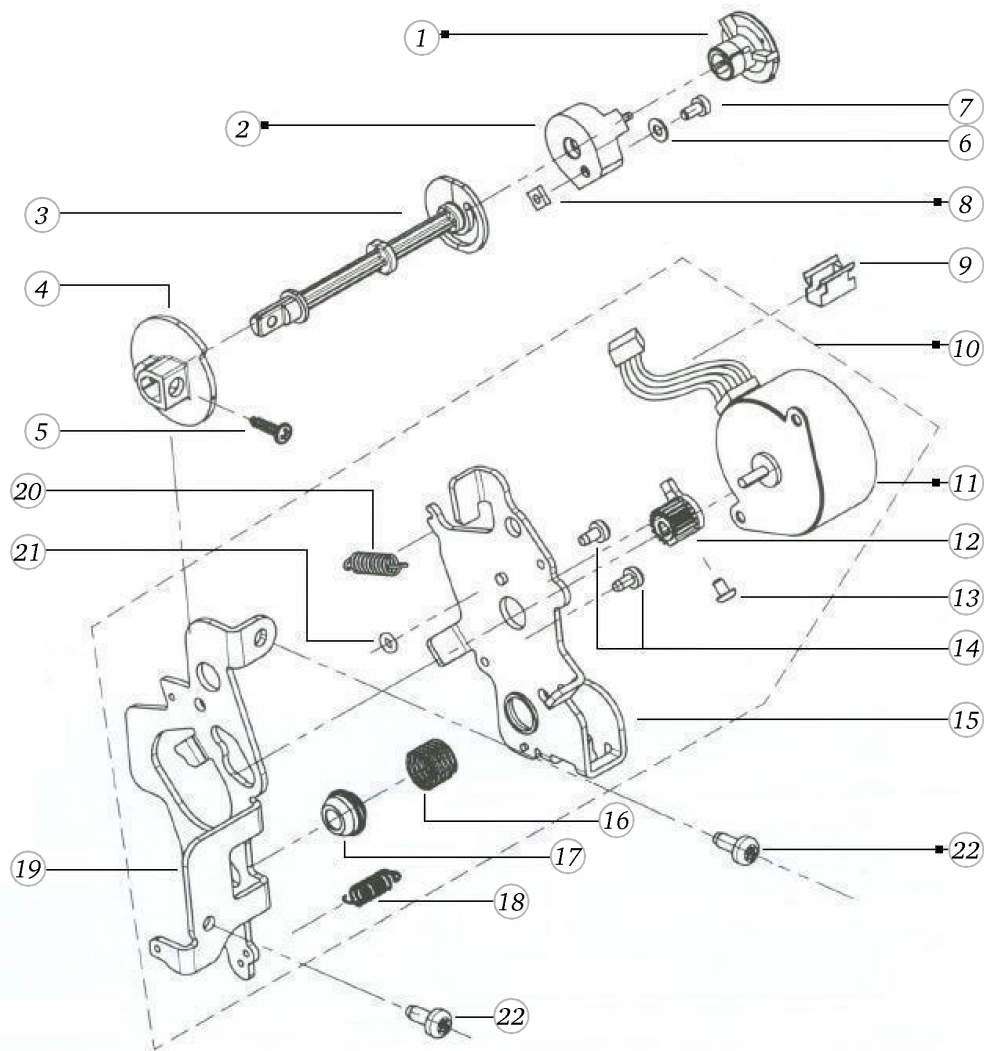

BERNINA activa 145

Feed dog unit

Pos	Item number	Description
28	0301215000	SPRING
29	0049717000	SUPPORT SHEET CPL.
30	0302345032	SCREW
31	0078905000	SPRING
32	0078865043	Socket Pan Head Thread Forming Screws M4x10 DIN7500 - BN13916 Art-No. 2027593

BERNINA activa 145

Stitch length motor

Pos	Item number	Description
1	0088607100	CAP CPL.
2	0078315100	ADJUSTING SUPPORT
3	0301585100	ROTATION CONNECTOR
4	0078285100	ADJUSTMENT CAM
5	0023345001	TORX SCREW
6	22951923++	Flat Washer d3.2/D 7xs0.5
7	0077525031	Head Cap Screw Torx M3x6 ISO 14580 - BN4850 Art-No. 1145929
8	22683623++	4 SIDED NUT
9	0048315000	Clamp
10	0303117300	STEPPING MOTOR SL CPL.
11	0078355202	STEPPING MOTOR SL
12	0078085100	PINION
13	0078665031	Hexalobular Socket Set Screws M3x4 ISO 4026 - BN11493 Art-No. 3060200
14	0078865033	Socket Pan Head Thread Forming Screws M3x6 DIN7500 - BN13916 Art-No. 2027534
15	0303075000	MOTOR SUPPORT SHEET
16	0078565000	SPRING
17	0078545000	Bearing
18	0306905000	Spring
19	0088295200	SUPPORT SHEET
20	25629203++	Spring
21	0030735006	o-ring seal D4.5/d2 70ShoreA NBR DIN3771
22	0078865043	Socket Pan Head Thread Forming Screws M4x10 DIN7500 - BN13916 Art-No. 2027593