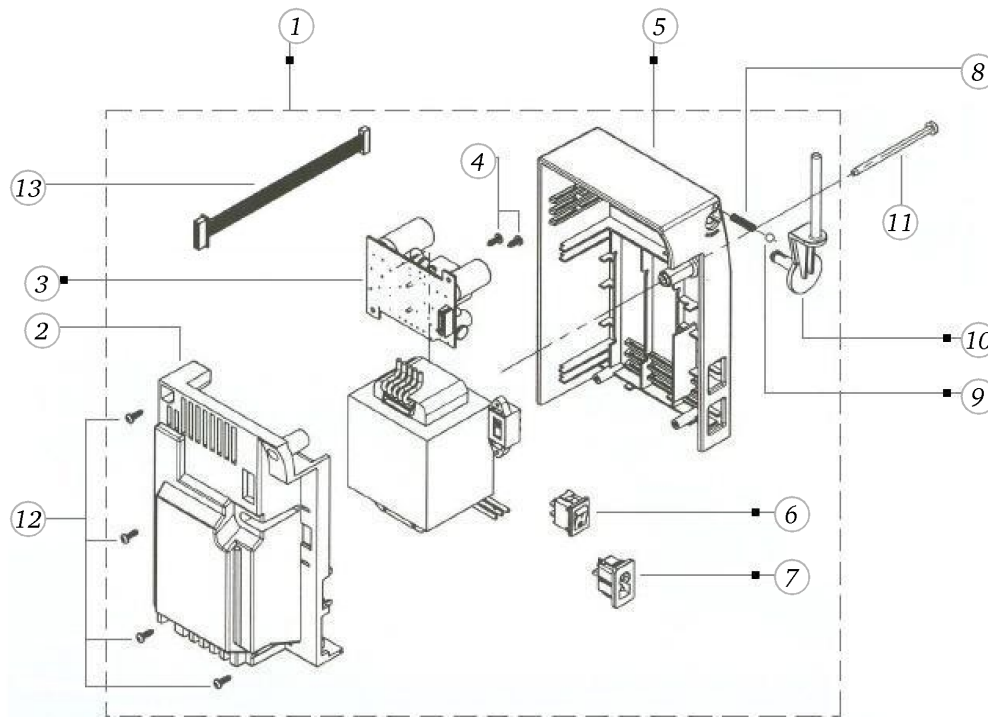

BERNINA activa 145

Power supply (100V / 115V)

Pos	Item number	Description
1	0307447101	POWER SUPPLY CPL. WITH CABL
2	0306365001	POWER SUPPLY BODY
3	9306377000	L-PRINT CPL.
3	0307447101	POWER SUPPLY CPL. WITH CABL
4	0023345000	Screw Pan Head Pt 3 x 8 WN1452 - BN20138 Art-No. 3216015
5	0301235000	COVER L-PRINT
6	0304745000	I/O-switch vertically
7	0304735000	POWER INLET
8	0325815000	SPRING
9	0011695000	steel ball G40
10	0303355000	SPOOL SUPPORT PIN TURNING
11	0302195001	TORX SCREW DT
12	0023345031	PT-SCREW TORX 3X10 WN1452
13	0006597126	CABLE 8 POL. 110V