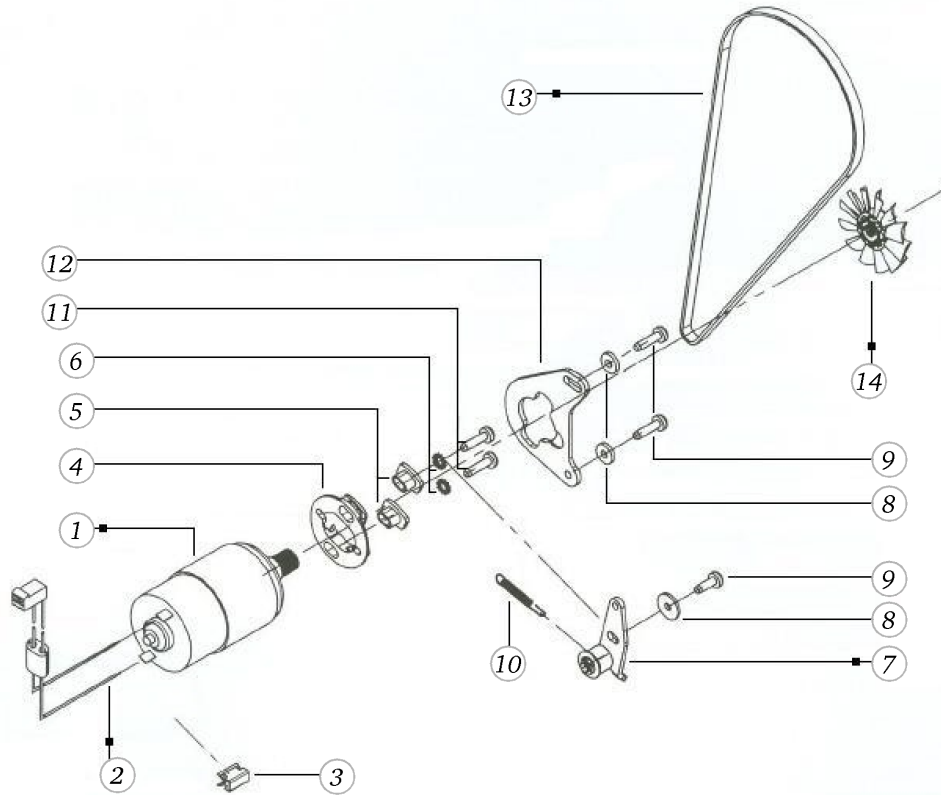

BERNINA activa 145

Belt

Pos	Item number	Description
1	0078847201	DRIVER MOTOR CPL
2	0038537101	MOTOR CABLE CPL
3	0048315000	Clamp
4	0078985100	Cuff
4	0078985200	Cuff
5	0078995100	bushing
5	0078995200	Bushing
6	23350653++	Curved Spring Washe d4.3xD8xs0.5
7	0302147000	BELT STRETCHER PREASSEMBLED
8	22954313++	Washer d4.2xD14xs1.5
9	0078865044	Socket Pan Head Thread Forming Screws M4x12 DIN7500 - BN13916 Art-No. 2027607
10	25604703++	TENSION SPRING
11	0078865045	Socket Pan Head Thread Forming Screws M4x16 DIN7500 - BN13916 Art-No. 2027615
12	0088495000	MOTOR SUPPORT
13	0079035002	BELT STD-554-S2M-6
14	0304355200	MOTOR FAN