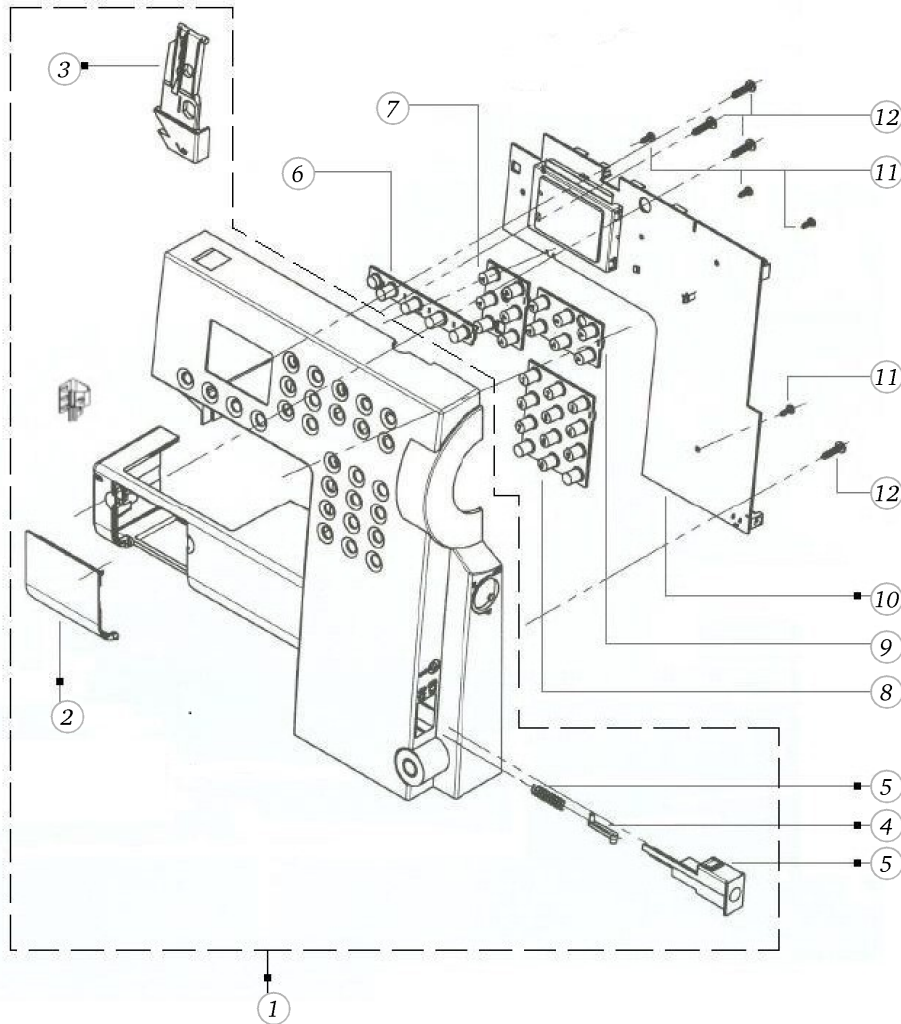

BERNINA activa 145

Print with front faceplate (activa 125)

Pos	Item number	Description
1	0300797601	FRONT COVER ASSEMB. ACTIVA 125
2	0300827000	BOBBIN DOOR CPL
3	0300815000	REVERSE PUSH BUTTON
4	0300965000	SWITCH LEVER
5	0300955000	SWITCH PUSH BUTTON
5	0321135000	SPRING
6	0300945001	RUBBER PAD NS 1
7	0300935000	RUBBER PAD PF
8	0300925000	RUBBER PAD NUM
9	0300995002	RUBBER PAD MEM
10	0155007601	PRINT-S A125/A135/145/135PE
10	0155007701	print S activa
11	0023345035	SCREW
12	0329895034	Delta PT pan head screw