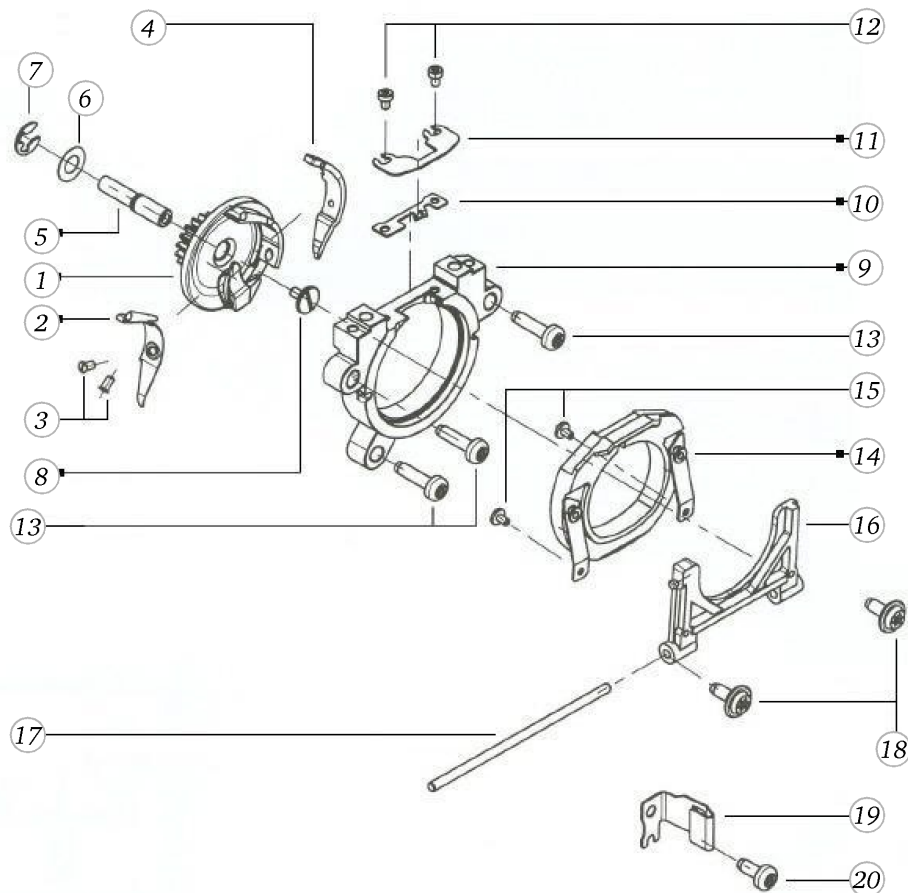

Spare Parts

BERNINA activa 145

BERNINA activa 145

Chassis

Pos	Item number	Description
1	0088505000	CHASSIS MACHINED
2	0300975000	STITCH PLATE FRAME
3	22502313++	HEXAGONAL NUT
4	23225753++	Curved Spring Washers M3 DIN 137 A - BN795 Art-No. 1280317
5	0026045200	SPECIAL BOLT
6	0302025000	STITCHPALTE/STANDARD(5,5MM)(
7	0302005000	NEEDLE PLATE SCREW
8	0301015000	SHEET METAL SUPPORT
9	0078865043	Socket Pan Head Thread Forming Screws M4x10 DIN7500 - BN13916 Art-No. 2027593

BERNINA activa 145

Base plate

Pos	Item number	Description
1	0301485100	BASEPLATE COVER
2	0300887100	BASEPLATE ASSEMBLED
3	0003445000	RUBBER FOOT
4	0023345000	Screw Pan Head Pt 3 x 8 WN1452 - BN20138 Art-No. 3216015
5	0003597000	RUBBER FEET CPL.
6	0078865054	SCREW TORX DUOTAPTITE

Pos	Item number	Description
4	0314007200	HOOK-DRIVER-PREASS.
1	0314007300	HOOK DRIVER PREASS.
2	0007325100	DRIVER SPRING
3	21500683++	SCREW M2.5
4	0020485000	SUPPORT SHEET
5	0300025000	AXLE
6	23228553++	Washer 6.2/10x0.15
7	23501753++	Circlip For Shafts d1 5 DIN6799 - BN809 Art-No.1284665
8	0017205200	LOW-HEAD-SCREW-M3
8	0017205300	thru head screw
9	0088025000	HOOK-GUIDEWAY FINISHED
10	0031635100	THREAD GUIDE
11	0066335100	THREAD GUIDE PLATE
12	0077525020	SCREW TORX M2.5X4
13	0078865045	Socket Pan Head Thread Forming Screws M4x16 DIN7500 - BN13916 Art-No. 2027615
14	0015387200	SHUTTLE RACE COVER CPL.
15	0329495001	SCREW M2,3X4
16	0015867000	HOLDER CPL
17	0082255004	CYLINDRICAL PIN D3X80
18	0078885043	Button Head Screw Torx Dt M4x10
19	0301315000	LATCH
19	0301315100	latch
20	0078865043	Socket Pan Head Thread Forming Screws M4x10 DIN7500 - BN13916 Art-No. 2027593