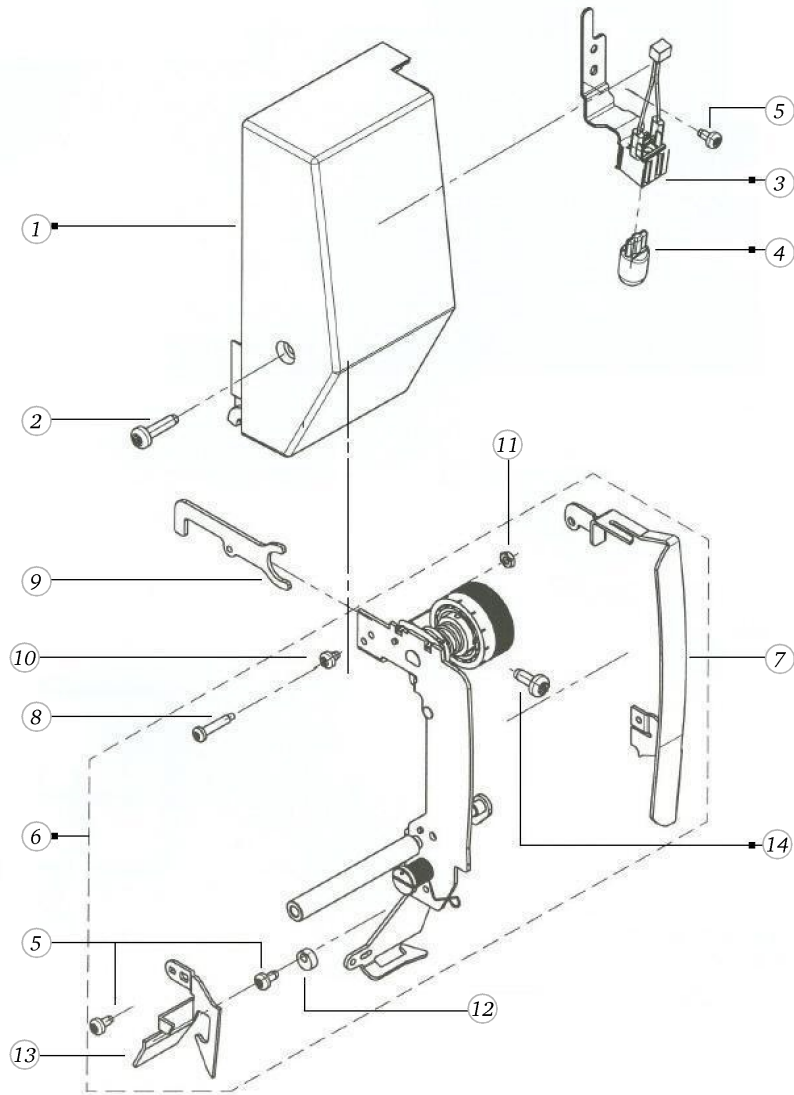

BERNINA activa 145

Thread tension (activa 125)

Pos	Item number	Description
1	0048937115	FRONT COVER ASSEMBLE A125 BT
2	0078865045	Socket Pan Head Thread Forming Screws M4x16 DIN7500 - BN13916 Art-No. 2027615
3	0049987000	SEWING LIGHT CPL
4	0075355000	LAMP LC-12-5-A
4	0075355100	Lamp LC12-5
5	0078865033	Socket Pan Head Thread Forming Screws M3x6 DIN7500 - BN13916 Art-No. 2027534
6	0049417700	take up lever cover cpl. standard
7	0079505300	TAKE-UP-LEVER COVER
8	0300295100	ADJUSTING SCREW
9	0049325200	RELEASE FORK
10	0032465007	Socket Button Head Screws M3x 4 ISO 7380-1 - BN6404 Art-No. 3148111
11	22502013++	Hex Jam Nut M3 Din439b
12	0079565000	BUFFER BLOCK
13	0079515000	COVER REGULATOR
14	0078865043	Socket Pan Head Thread Forming Screws M4x10 DIN7500 - BN13916 Art-No. 2027593

BERNINA activa 145

Thread tension (activa 135 / 135 PE)

Pos	Item number	Description
1	0048937202	HEAD COVER ASSEMBLED ACTIVA 135
2	0078865045	Socket Pan Head Thread Forming Screws M4x16 DIN7500 - BN13916 Art-No. 2027615
3	0049987000	SEWING LIGHT CPL
4	0075355000	LAMP LC-12-5-A
4	0075355100	Lamp LC12-5
5	0078865033	Socket Pan Head Thread Forming Screws M3x6 DIN7500 - BN13916 Art-No. 2027534
6	0049417700	take up lever cover cpl. standard
7	0079505300	TAKE-UP-LEVER COVER
8	0300295100	ADJUSTING SCREW
9	0049325200	RELEASE FORK
10	0032465007	Socket Button Head Screws M3x 4 ISO 7380-1 - BN6404 Art-No. 3148111
11	22502013++	Hex Jam Nut M3 Din439b
12	0079565000	BUFFER BLOCK
13	0079515000	COVER REGULATOR
14	0078865043	Socket Pan Head Thread Forming Screws M4x10 DIN7500 - BN13916 Art-No. 2027593