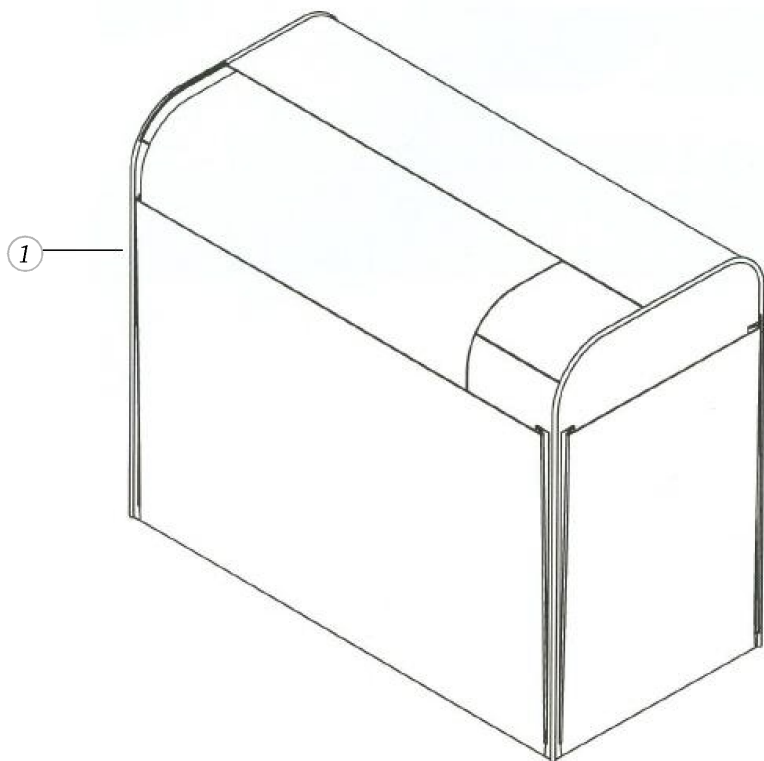

BERNINA activa 145

Soft cover

Pos	Item number	Description
1	0304695000	FABRIC HOOD