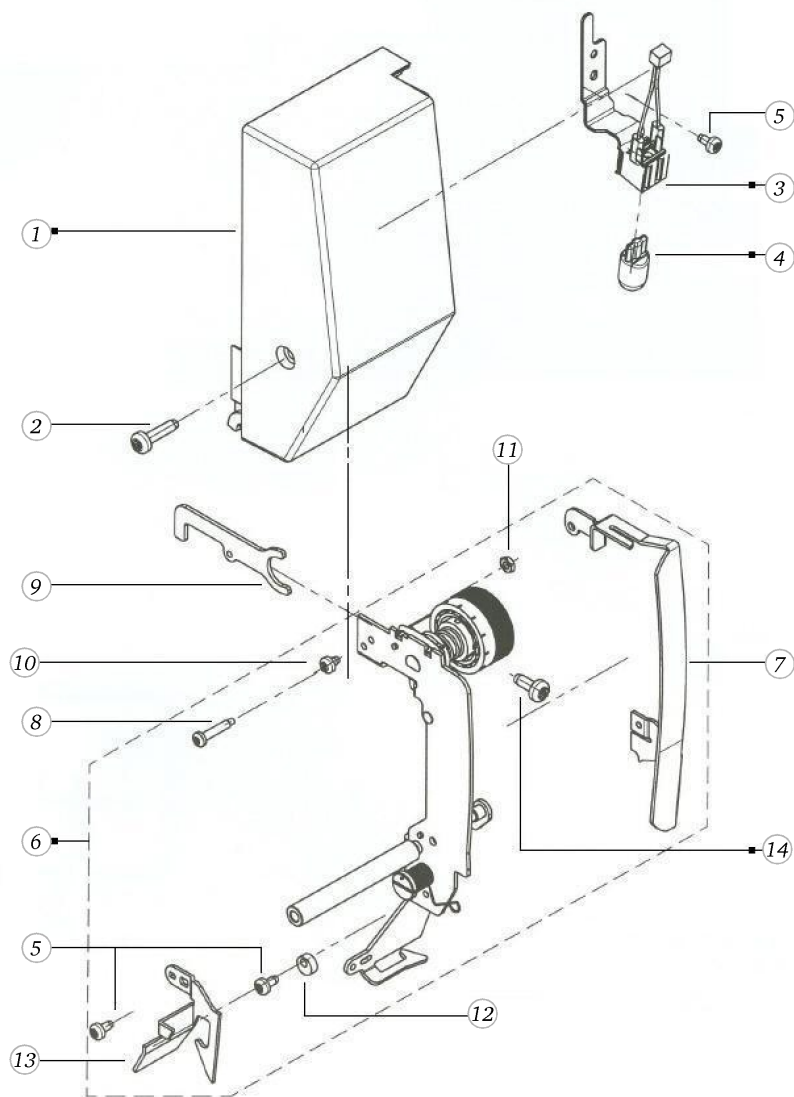

BERNINA activa 145

Thread tension (activa 135 / 135 PE)

Pos	Item number	Description
1	0048937202	HEAD COVER ASSEMBLED ACTIVA 135
2	0078865045	Socket Pan Head Thread Forming Screws M4x16 DIN7500 - BN13916 Art-No. 2027615
3	0049987000	SEWING LIGHT CPL
4	0075355000	LAMP LC-12-5-A
4	0075355100	Lamp LC12-5
5	0078865033	Socket Pan Head Thread Forming Screws M3x6 DIN7500 - BN13916 Art-No. 2027534
6	0049417700	take up lever cover cpl. standard
7	0079505300	TAKE-UP-LEVER COVER
8	0300295100	ADJUSTING SCREW
9	0049325200	RELEASE FORK
10	0032465007	Socket Button Head Screws M3x 4 ISO 7380-1 - BN6404 Art-No. 3148111
11	22502013++	Hex Jam Nut M3 Din439b
12	0079565000	BUFFER BLOCK
13	0079515000	COVER REGULATOR
14	0078865043	Socket Pan Head Thread Forming Screws M4x10 DIN7500 - BN13916 Art-No. 2027593

BERNINA activa 145

Thread tension (activa 145)

Pos	Item number	Description
1	0048937203	HEAD COVER ASSEMBLE 145
2	0078865045	Socket Pan Head Thread Forming Screws M4x16 DIN7500 - BN13916 Art-No. 2027615
3	0049987000	SEWING LIGHT CPL
4	0075355000	LAMP LC-12-5-A
4	0075355100	Lamp LC12-5
5	0078865033	Socket Pan Head Thread Forming Screws M3x6 DIN7500 - BN13916 Art-No. 2027534
6	0049417700	take up lever cover cpl. standard
7	0079505300	TAKE-UP-LEVER COVER
8	0300295100	ADJUSTING SCREW
9	0049325200	RELEASE FORK
10	0032465007	Socket Button Head Screws M3x 4 ISO 7380-1 - BN6404 Art-No. 3148111
11	22502013++	Hex Jam Nut M3 Din439b
12	0079565000	BUFFER BLOCK
13	0079515000	COVER REGULATOR
14	0078865043	Socket Pan Head Thread Forming Screws M4x10 DIN7500 - BN13916 Art-No. 2027593