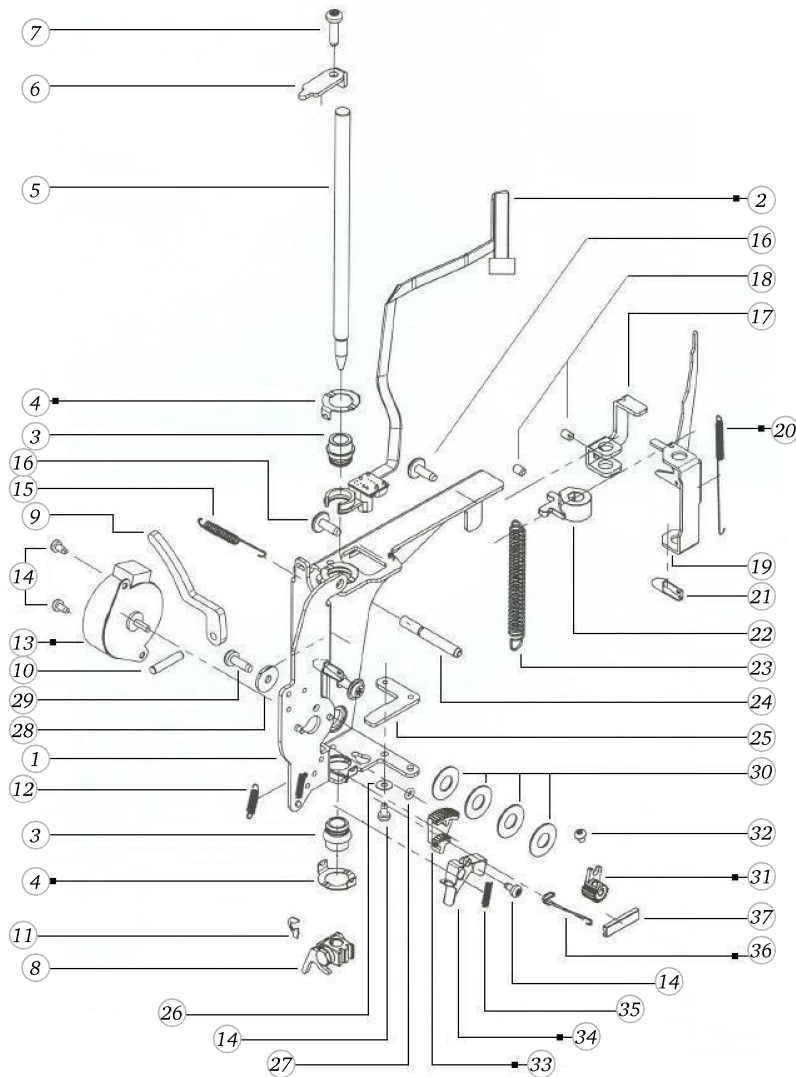

BERNINA activa 145

Thread tension (activa 145)

Pos	Item number	Description
1	0048937203	HEAD COVER ASSEMBLE 145
2	0078865045	Socket Pan Head Thread Forming Screws M4x16 DIN7500 - BN13916 Art-No. 2027615
3	0049987000	SEWING LIGHT CPL
4	0075355000	LAMP LC-12-5-A
4	0075355100	Lamp LC12-5
5	0078865033	Socket Pan Head Thread Forming Screws M3x6 DIN7500 - BN13916 Art-No. 2027534
6	0049417700	take up lever cover cpl. standard
7	0079505300	TAKE-UP-LEVER COVER
8	0300295100	ADJUSTING SCREW
9	0049325200	RELEASE FORK
10	0032465007	Socket Button Head Screws M3x 4 ISO 7380-1 - BN6404 Art-No. 3148111
11	22502013++	Hex Jam Nut M3 Din439b
12	0079565000	BUFFER BLOCK
13	0079515000	COVER REGULATOR
14	0078865043	Socket Pan Head Thread Forming Screws M4x10 DIN7500 - BN13916 Art-No. 2027593

BERNINA activa 145

Headplate

Pos	Item number	Description
1	0088065200	HEAD PLATE
2	0159787201	PRINT BUTTONHOLE SENSOR
3	0088105000	CALOTTE BUSHING MACHINED
4	0048875000	Clasp
5	0087335000	PRESSER FOOT BAR 157.5
6	0301285000	CLAMPING SHOE
7	0078865045	Socket Pan Head Thread Forming Screws M4x16 DIN7500 - BN13916 Art-No. 2027615
8	0011177000	CLAMPING PIECE CPL
9	0075685300	LIFTING LEVER
10	24116643++	PIN D 4.0X20
11	0089325000	SAFETY CLIP
12	25625503++	Spring
13	0337875000	STEPPER MOTOR
13	0078355005	STEPPING MOTOR SB
14	0078865033	Socket Pan Head Thread Forming Screws M3x6 DIN7500 - BN13916 Art-No. 2027534
15	0303575200	SPRING
16	0078885043	Button Head Screw Torx Dt M4x10
17	0089225000	LEVER
18	0078665043	Hexalobular Socket Set Screws M4x6 ISO 4026 - BN11493 Art-No. 3060208
19	0088095100	ENGAGING LEVER
20	0303585100	Spring
21	0306255000	Cap
22	0089247000	PRESSER BAR GUIDE CPL
23	0303715000	NFS-SPRING
24	0087145001	BOLT
25	0049075000	ADJUSTING ARM
26	22950713++	WASHER 3.2 X 7 X 0.5
27	0030735006	o-ring seal D4.5/d2 70ShoreA NBR DIN3771
28	22954423++	Flat Washers
29	0078865043	Socket Pan Head Thread Forming Screws M4x10 DIN7500 - BN13916 Art-No. 2027593