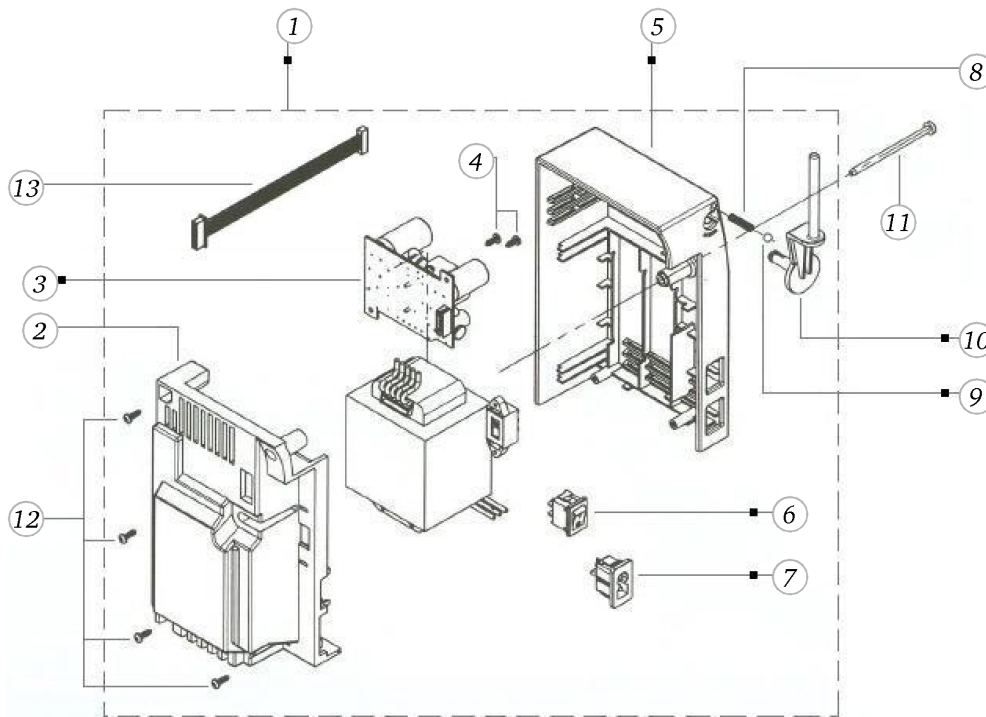

BERNINA activa 145

Power supply (230V / 240V)

Pos	Item number	Description
1	0307447100	POWER SUPPLY CPL. WITH CABL
2	0306365001	POWER SUPPLY BODY
3	0304267000	L-PRINT CPL.
4	0023345000	Screw Pan Head Pt 3 x 8 WN1452 - BN20138 Art-No. 3216015
5	0301235000	COVER L-PRINT
6	0304745000	I/O-switch vertically
7	0304735000	POWER INLET
8	0325815000	SPRING
9	0011695000	steel ball G40
10	0303355000	SPOOL SUPPORT PIN TURNING
11	0302195001	TORX SCREW DT
12	0023345031	PT-SCREW TORX 3X10 WN1452
13	0006597126	CABLE 8 POL. 110V