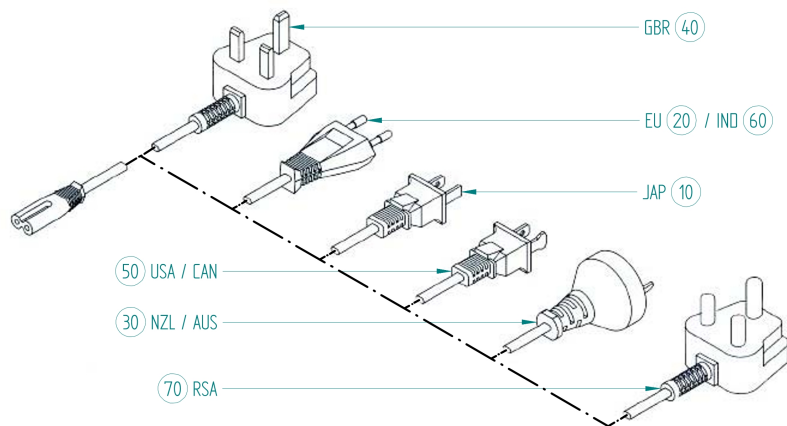

BERNINA activa 145

Power Plug

Pos	Item number	Description
10	0079287004	Power Cord Cpl. Japan
20	0079287303	Power Cord Cpl. Europe
30	0079287002	Power Cord Cpl. New Zealand / Australia
40	0079287001	Power Cord Cpl. Great Britain
50	0079287300	Power Cord Cpl. USA / CAN
60	0079287000	Power Cord India
70	0079287405	Power Cord Cpl. South Africa