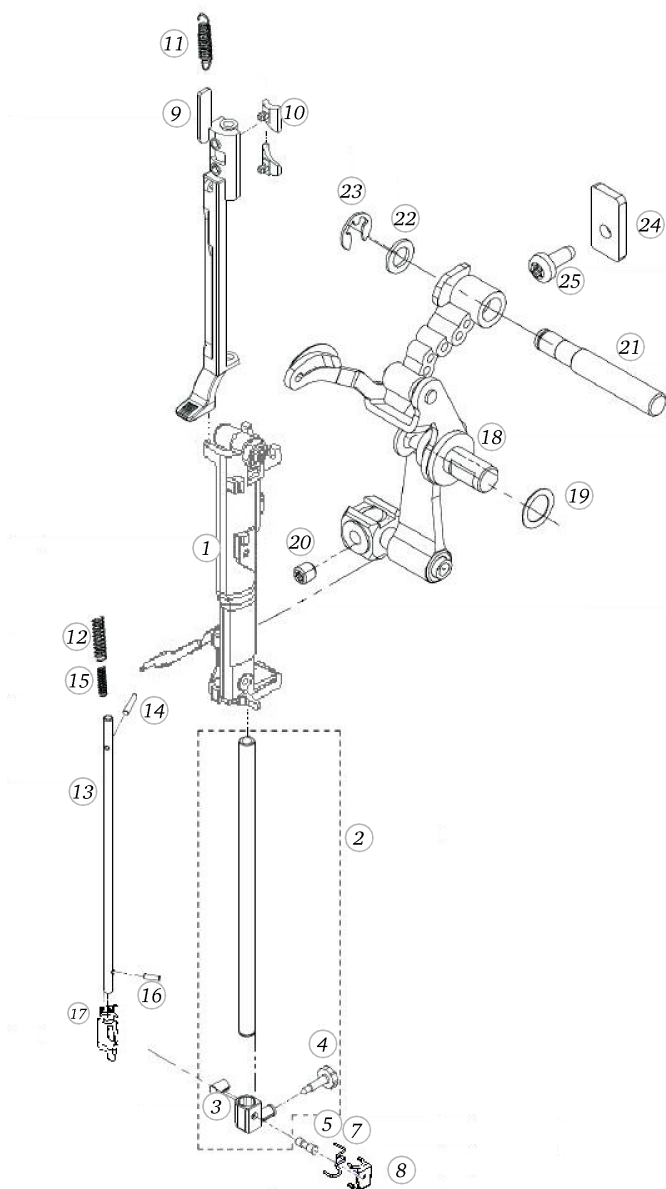

BERNINA activa 145

Support with threading

Pos	Item number	Description
1	0320797001	NEEDLE BAR SUPPORT SET
2	0082087101	NEEDLE BAR CPL. W/O Q2.9
3	0012965200	Spring Husk
4	0082435300	Needle Clamp Screw
4	0082435400	Needle Clamp Screw
5	0082115002	PIN Ø2.20
7	0315035100	THREAD GUIDE
8	0315025000	Clamp
9	0306445100	Thread-up Support
10	0306495000	Curve Inset
11	25625503++	Spring
12	0075965000	Spring -
13	0075747200	Threader Device Cpl.
14	24105643++	Parallel Pin Hardened 2h6x12 BN 858
15	20150113++	Hexagon Socket Set Screw M3x8
16	0075955015	PIN
17	0337927100	threader head packed
18	0087987302	THREAD TAKE UP LEVER CPL.
19	22961743++	WASHER
20	0078685052	Hexalobular Socket Set Screws M5x5
21	0088205000	BOLT
22	23001213++	Flat Washer d6.2xD10xs1
23	23501753++	Circlip For Shafts d1 5 DIN6799 - BN809 Art-No.1284665
24	0049205100	Clamp
25	0078865043	Socket Pan Head Thread Forming Screws M4x10 DIN7500 - BN13916 Art-No. 2027593