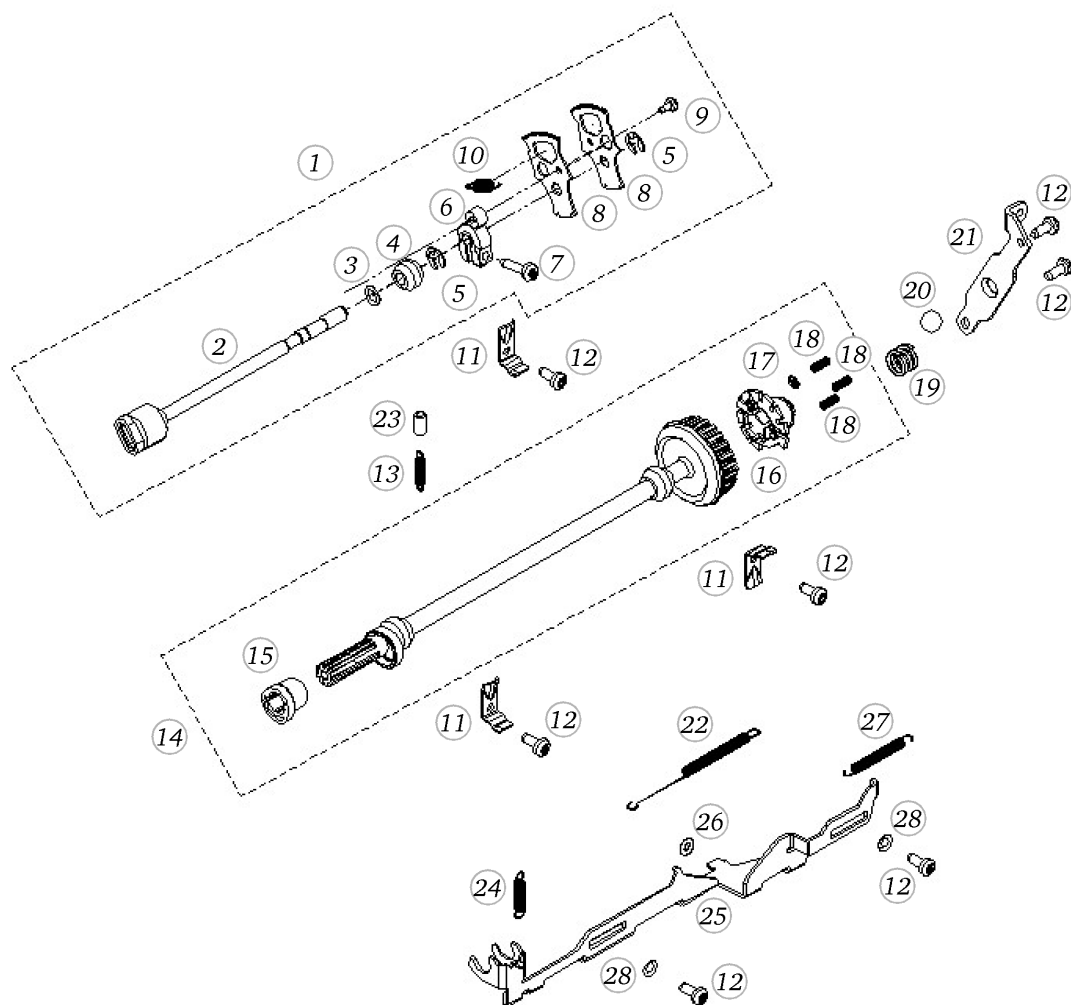

BERNINA activa 145

Base plate

Pos	Item number	Description
1	0301485100	BASEPLATE COVER
2	0300887100	BASEPLATE ASSEMBLED
3	0003445000	RUBBER FOOT
4	0023345000	Screw Pan Head Pt 3 x 8 WN1452 - BN20138 Art-No. 3216015
5	0003597000	RUBBER FEET CPL.
6	0078865054	SCREW TORX DUOTAPTITE

Bobbin Case with BERNINA Logo

Pos	Item number	Description
4	0015347150	bobbin case cpl.- bobbin case hinge nickle platet YS
1	0015347250	bobbin case cpl. bobbin case hinge nickle platet YS
2	1028945000	CB tension spring BERNINA Logo
3	1028955000	CB tension screw BERNINA Logo
4	1028965000	CB latch Spring BERNINA Logo
5	1028975000	CB latch BERNINA Logo
6	1028985000	CB flap BERNINA Logo

Pos	Item number	Description
4	0078367002	CRANK SHAFT CPL.
1	0078367302	CRANK SHAFT CPL.
2	0078365001	CRANK SHAFT
3	0078955031	Synthetic Washer
4	0078235001	Bearing
5	23501753++	Circlip For Shafts d1 5 DIN6799 - BN809 Art-No.1284665
6	0078035100	STITCH LENGTH CLAMP V180
7	0078865045	Socket Pan Head Thread Forming Screws M4x16 DIN7500 - BN13916 Art-No. 2027615
8	0078025000	TOOTH SEGMENT
9	0078865033	Socket Pan Head Thread Forming Screws M3x6 DIN7500 - BN13916 Art-No. 2027534
40	0078445000	Tension Spring-De=5,0 L0=15,5 d=0,5
10	0343315000	Tension Spring De=6 L0=18,5 d=0,85
11	0078715200	FIXATION PIECE
12	0078865043	Socket Pan Head Thread Forming Screws M4x10 DIN7500 - BN13916 Art-No. 2027593
13	0079187100	Spring Cpl
14	0304497001	HOOK DRIVE CRANK CPL.
15	0048555000	LIFTING CAM
16	0048305000	CARRIER
17	0079135003	Circlip d3 2 Quicklock - BN833 Art-No.1292811
18	0049645000	SPRING
19	0303625000	SPRING
20	0011695003	ball G40 dm10
21	0048285200	THRUST BEARING PLATE
22	0078435000	SPRING
23	0321705000	HOSE
24	25603003++	TENSION SPRING
25	0301415000	FEEDDOG LINKAGE LEVER
26	0030735002	o-ring seal D4/d2 70ShoreA NBR DIN3771
27	25606703++	TENSION SPRING
28	23226953++	WASHER 5.3x8.5x0.15