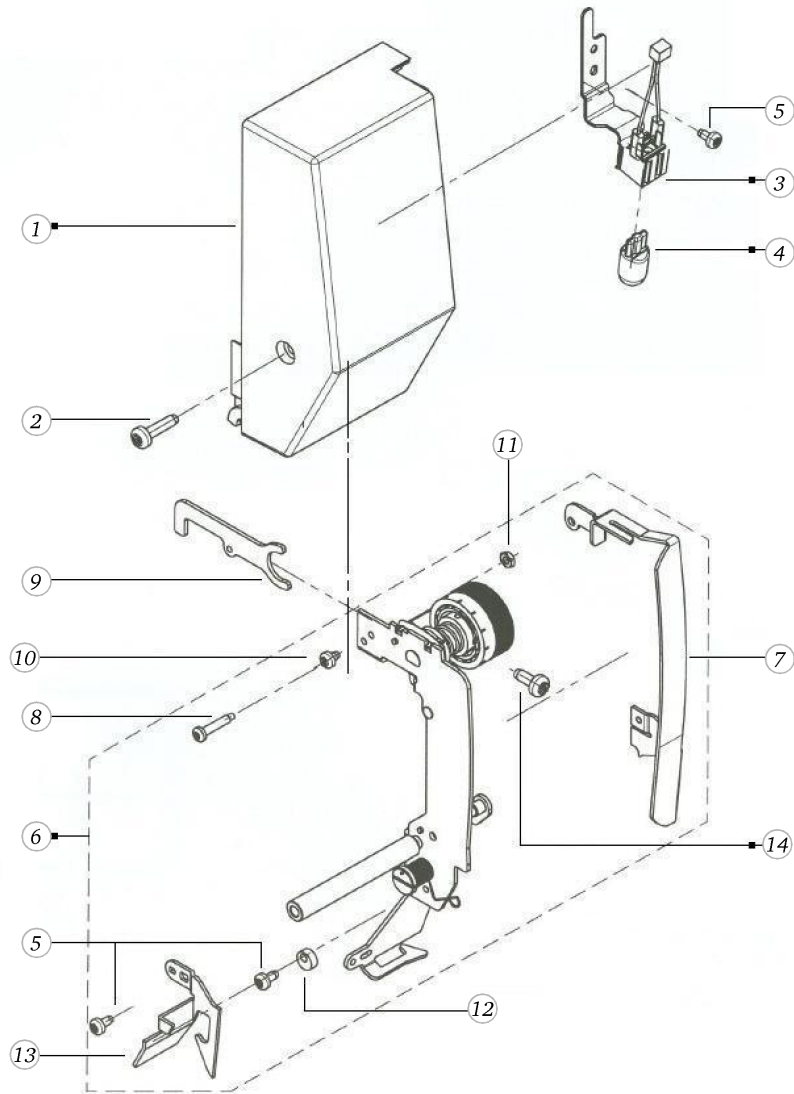

BERNINA activa 145

Feed dog unit

Pos	Item number	Description
28	0301215000	SPRING
29	0049717000	SUPPORT SHEET CPL.
30	0302345032	SCREW
31	0078905000	SPRING
32	0078865043	Socket Pan Head Thread Forming Screws M4x10 DIN7500 - BN13916 Art-No. 2027593

BERNINA activa 145

Stitch length motor

Pos	Item number	Description
1	0088607100	CAP CPL.
2	0078315100	ADJUSTING SUPPORT
3	0301585100	ROTATION CONNECTOR
4	0078285100	ADJUSTMENT CAM
5	0023345001	TORX SCREW
6	22951923++	Flat Washer d3.2/D 7xs0.5
7	0077525031	Head Cap Screw Torx M3x6 ISO 14580 - BN4850 Art-No. 1145929
8	22683623++	4 SIDED NUT
9	0048315000	Clamp
10	0303117300	STEPPING MOTOR SL CPL.
11	0078355202	STEPPING MOTOR SL
12	0078085100	PINION
13	0078665031	Hexalobular Socket Set Screws M3x4 ISO 4026 - BN11493 Art-No. 3060200
14	0078865033	Socket Pan Head Thread Forming Screws M3x6 DIN7500 - BN13916 Art-No. 2027534
15	0303075000	MOTOR SUPPORT SHEET
16	0078565000	SPRING
17	0078545000	Bearing
18	0306905000	Spring
19	0088295200	SUPPORT SHEET
20	25629203++	Spring
21	0030735006	o-ring seal D4.5/d2 70ShoreA NBR DIN3771
22	0078865043	Socket Pan Head Thread Forming Screws M4x10 DIN7500 - BN13916 Art-No. 2027593

BERNINA activa 145

Thread tension (activa 125)

Pos	Item number	Description
1	0048937115	FRONT COVER ASSEMBLE A125 BT
2	0078865045	Socket Pan Head Thread Forming Screws M4x16 DIN7500 - BN13916 Art-No. 2027615
3	0049987000	SEWING LIGHT CPL
4	0075355000	LAMP LC-12-5-A
4	0075355100	Lamp LC12-5
5	0078865033	Socket Pan Head Thread Forming Screws M3x6 DIN7500 - BN13916 Art-No. 2027534
6	0049417700	take up lever cover cpl. standard
7	0079505300	TAKE-UP-LEVER COVER
8	0300295100	ADJUSTING SCREW
9	0049325200	RELEASE FORK
10	0032465007	Socket Button Head Screws M3x 4 ISO 7380-1 - BN6404 Art-No. 3148111
11	22502013++	Hex Jam Nut M3 Din439b
12	0079565000	BUFFER BLOCK
13	0079515000	COVER REGULATOR
14	0078865043	Socket Pan Head Thread Forming Screws M4x10 DIN7500 - BN13916 Art-No. 2027593