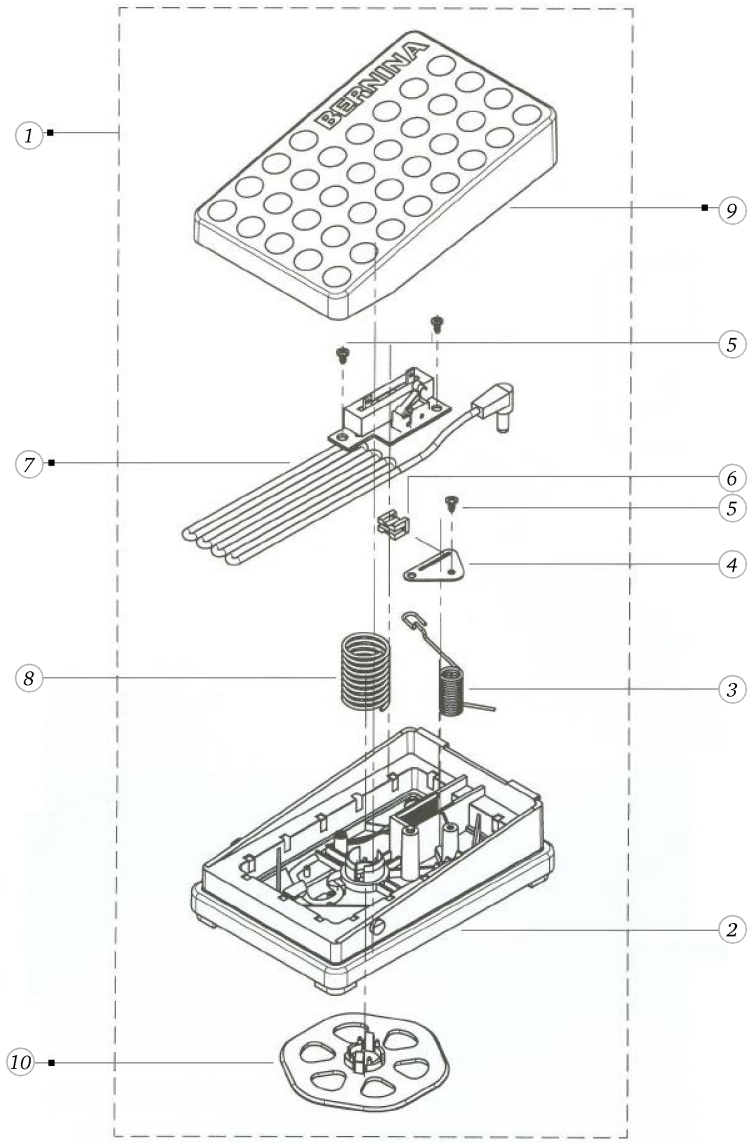

BERNINA activa 145

Power supply (230V / 240V)

Pos	Item number	Description
1	0307447100	POWER SUPPLY CPL. WITH CABL
2	0306365001	POWER SUPPLY BODY
3	0304267000	L-PRINT CPL.
4	0023345000	Screw Pan Head Pt 3 x 8 WN1452 - BN20138 Art-No. 3216015
5	0301235000	COVER L-PRINT
6	0304745000	I/O-switch vertically
7	0304735000	POWER INLET
8	0325815000	SPRING
9	0011695000	steel ball G40
10	0303355000	SPOOL SUPPORT PIN TURNING
11	0302195001	TORX SCREW DT
12	0023345031	PT-SCREW TORX 3X10 WN1452
13	0006597126	CABLE 8 POL. 110V

BERNINA activa 145

Power supply (100V / 115V)

Pos	Item number	Description
1	0307447101	POWER SUPPLY CPL. WITH CABL
2	0306365001	POWER SUPPLY BODY
3	9306377000	L-PRINT CPL.
3	0307447101	POWER SUPPLY CPL. WITH CABL
4	0023345000	Screw Pan Head Pt 3 x 8 WN1452 - BN20138 Art-No. 3216015
5	0301235000	COVER L-PRINT
6	0304745000	I/O-switch vertically
7	0304735000	POWER INLET
8	0325815000	SPRING
9	0011695000	steel ball G40
10	0303355000	SPOOL SUPPORT PIN TURNING
11	0302195001	TORX SCREW DT
12	0023345031	PT-SCREW TORX 3X10 WN1452
13	0006597126	CABLE 8 POL. 110V

BERNINA activa 145

Foot controller

Pos	Item number	Description
1	0089267200	Foot Controller Cpl
2	0089275000	Foot Controller Bottom
3	0049035200	Torsion Spring
4	0048995000	Cover Sheet
5	0023345000	Screw Pan Head Pt 3 x 8 WN1452 - BN20138 Art-No. 3216015
6	0048985100	Slider
7	0049447101	PRINT CPL. FOOTCONTROL
8	0303225000	SPRING
9	0089285000	Foot Controller Cover
10	0079875201	Wire Plate