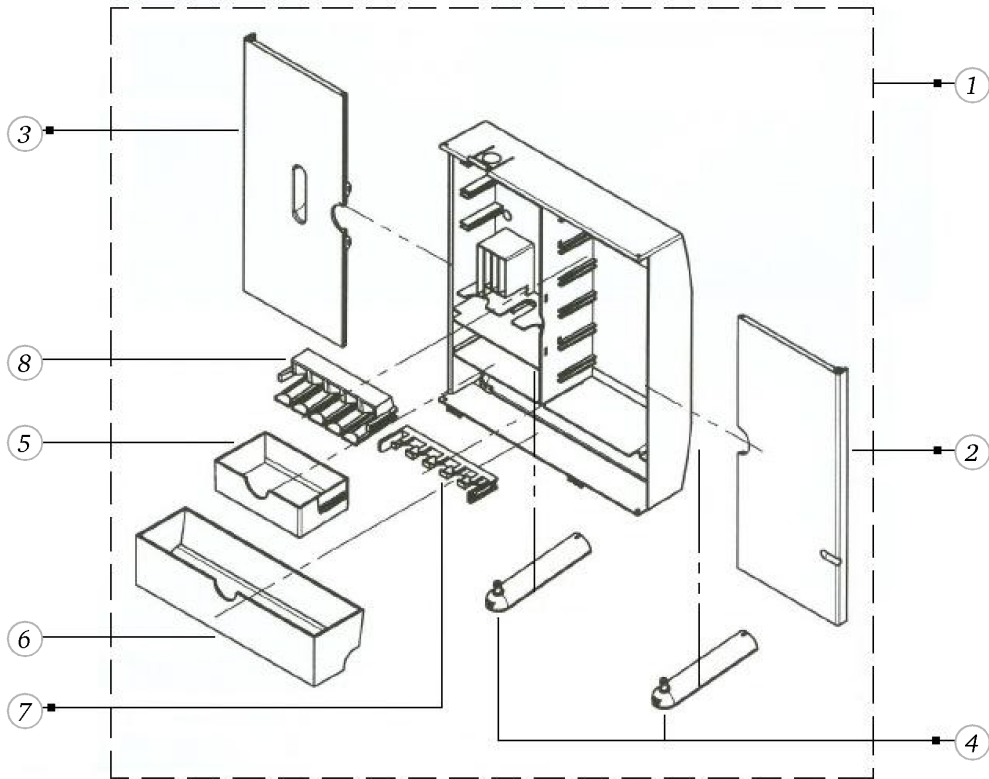

BERNINA activa 145

Sewing platform

Pos	Item number	Description
1	0303475101	SEWING TABLE TRANSPARENT
2	0079475100	SEAM GUIDE

BERNINA activa 145

Accessories box

Pos	Item number	Description
1	0303967204	accessories box cpl. with door bulges, with snapper
2	0303975100	DOOR RIGHT
3	0303985000	DOOR LEFT
4	0303997000	SWING FOOT CPL. BLUE
5	0304005000	DRAWER SMALL BLUE
6	0304015000	DRAWER LARGE BLUE
7	0304025000	Rack For Foot
8	0304035000	RACK FOR BOBBIN