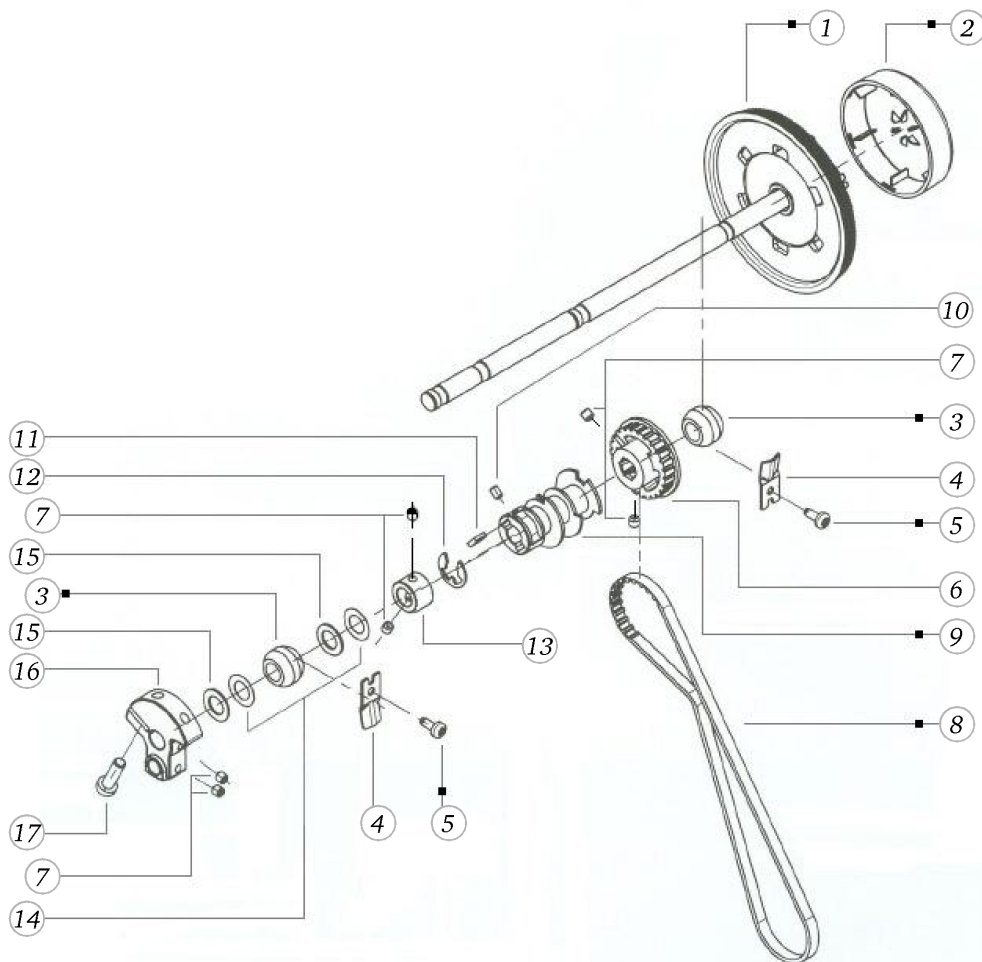

BERNINA activa 145

Headplate

Pos	Item number	Description
30	0303195000	DISC SPRING De=18 / di=8,2 / t=0,8
31	0302135000	PINION
32	0032465110	Socket Button Head Screws M3x 6 ISO 7380-1 - BN6404 Art-No. 1982990
33	0300895000	ZZ-SEGMENT
34	0049065000	ZZ-SUPPORT
34	0049065100	ZZ SUPPORT
35	0303595000	Spring
36	0303445000	SPRING
37	0302045000	Slideway

BERNINA activa 145

Support with threading

Pos	Item number	Description
1	0320797001	NEEDLE BAR SUPPORT SET
2	0082087101	NEEDLE BAR CPL. W/O Q2.9
3	0012965200	Spring Husk
4	0082435300	Needle Clamp Screw
4	0082435400	Needle Clamp Screw
5	0082115002	PIN Ø2.20
7	0315035100	THREAD GUIDE
8	0315025000	Clamp
9	0306445100	Thread-up Support
10	0306495000	Curve Inset
11	25625503++	Spring
12	0075965000	Spring -
13	0075747200	Threader Device Cpl.
14	24105643++	Parallel Pin Hardened 2h6x12 BN 858
15	20150113++	Hexagon Socket Set Screw M3x8
16	0075955015	PIN
17	0337927100	threader head packed
18	0087987302	THREAD TAKE UP LEVER CPL.
19	22961743++	WASHER
20	0078685052	Hexalobular Socket Set Screws M5x5
21	0088205000	BOLT
22	23001213++	Flat Washer d6.2xD10xs1
23	23501753++	Circlip For Shafts d1 5 DIN6799 - BN809 Art-No.1284665
24	0049205100	Clamp
25	0078865043	Socket Pan Head Thread Forming Screws M4x10 DIN7500 - BN13916 Art-No. 2027593

BERNINA activa 145

Belt

Pos	Item number	Description
1	0078847201	DRIVER MOTOR CPL
2	0038537101	MOTOR CABLE CPL
3	0048315000	Clamp
4	0078985100	Cuff
4	0078985200	Cuff
5	0078995100	bushing
5	0078995200	Bushing
6	23350653++	Curved Spring Washe d4.3xD8xs0.5
7	0302147000	BELT STRETCHER PREASSEMBLED
8	22954313++	Washer d4.2xD14xs1.5
9	0078865044	Socket Pan Head Thread Forming Screws M4x12 DIN7500 - BN13916 Art-No. 2027607
10	25604703++	TENSION SPRING
11	0078865045	Socket Pan Head Thread Forming Screws M4x16 DIN7500 - BN13916 Art-No. 2027615
12	0088495000	MOTOR SUPPORT
13	0079035002	BELT STD-554-S2M-6
14	0304355200	MOTOR FAN