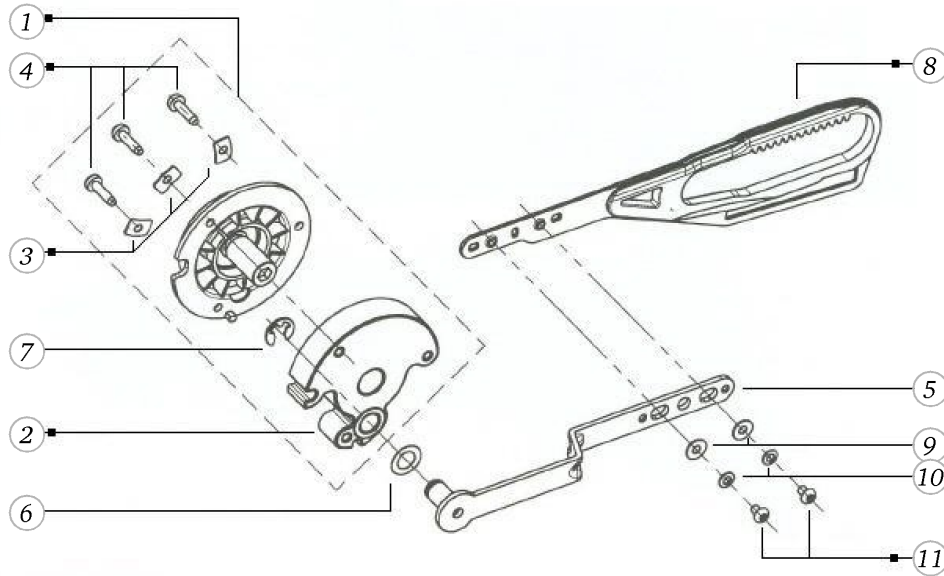

BERNINA activa 145

Hook driving system

Pos	Item number	Description
1	0304497001	HOOK DRIVE CRANK CPL.
2	0312225000	HOOK DRIVE CRANK
3	0301995000	WASHER
4	0078865035	Socket Pan Head Thread Forming Screws M3x10 DIN7500 - BN13916 Art-No. 2027550
5	0049397000	CRANK ARM CPL
6	23228653++	WASHER 7.2x12x0.1
7	23501753++	Circlip For Shafts d1 5 DIN6799 - BN809 Art- No.1284665
8	0301575200	TOOTHED RACK FORK
9	22952023++	WASHER
10	23225753++	Curved Spring Washers M3 DIN 137 A - BN795 Art- No. 1280317
11	0032465008	Socket Button Head Screws M3x4.5 screw head after BN6404