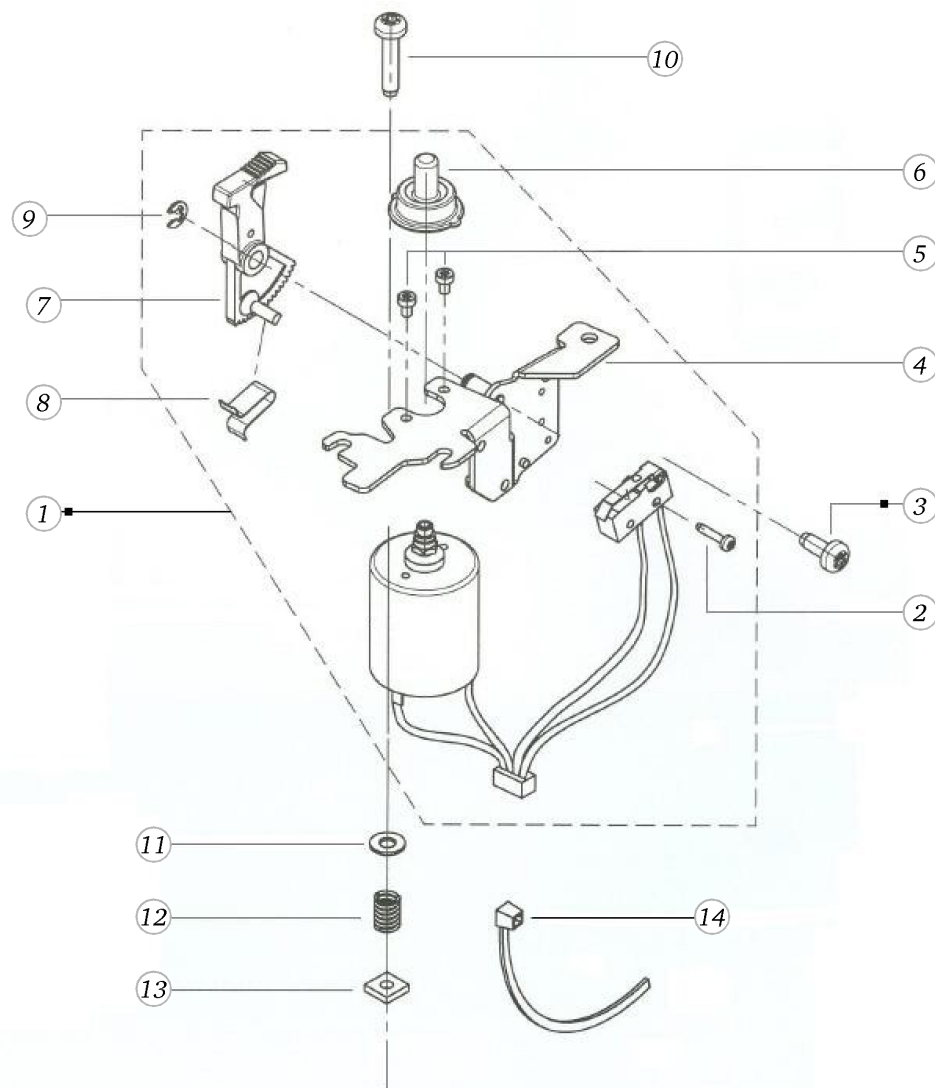

BERNINA activa 145

Bobbinwinder with motor

Pos	Item number	Description
1	0311537200	BOBBIN WINDER CPL.
2	0078865015	Socket Pan Head Thread Forming Screws M2x10 DIN7500 - BN13916 Art-No. 3271298
3	0078865043	Socket Pan Head Thread Forming Screws M4x10 DIN7500 - BN13916 Art-No. 2027593
4	0311515000	WINDER SUPPORT
5	0077525020	SCREW TORX M2.5X4
6	0018437200	Spool Carrier Cpl. white
7	0020077100	BOBBIN WINDER LEVER CPL.
8	0077745000	Spring
9	23501753++	Circlip For Shafts d1 5 DIN6799 - BN809 Art- No.1284665
10	0078865046	Socket Pan Head Thread Forming Screws M4x20 DIN7500 - BN13916 Art-No. 3070342
11	22955013++	Flat Washer
12	25545003++	Spring
13	22683903++	4 SIDED NUT
14	0057665002	CABLE BINDER 2.3*79