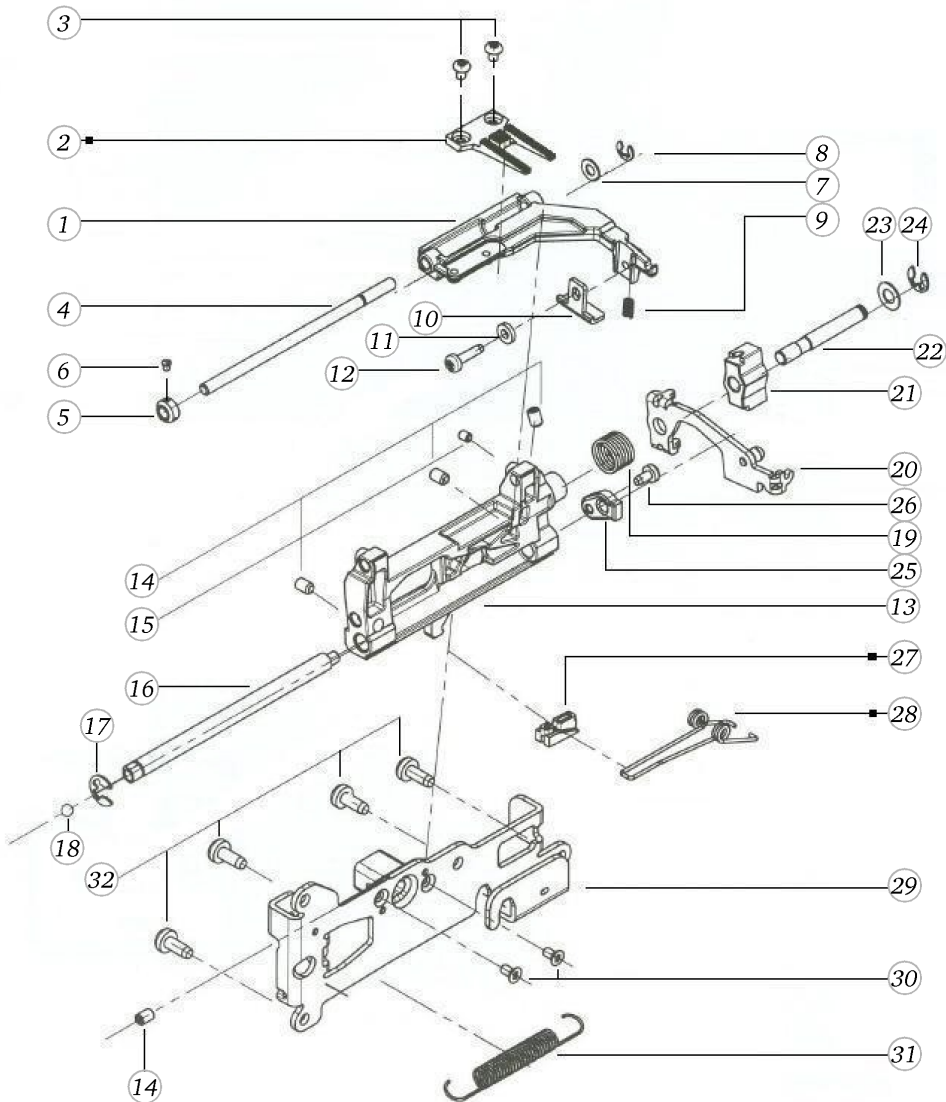

BERNINA activa 145

Feed dog unit

Pos	Item number	Description
28	0301215000	SPRING
29	0049717000	SUPPORT SHEET CPL.
30	0302345032	SCREW
31	0078905000	SPRING
32	0078865043	Socket Pan Head Thread Forming Screws M4x10 DIN7500 - BN13916 Art-No. 2027593