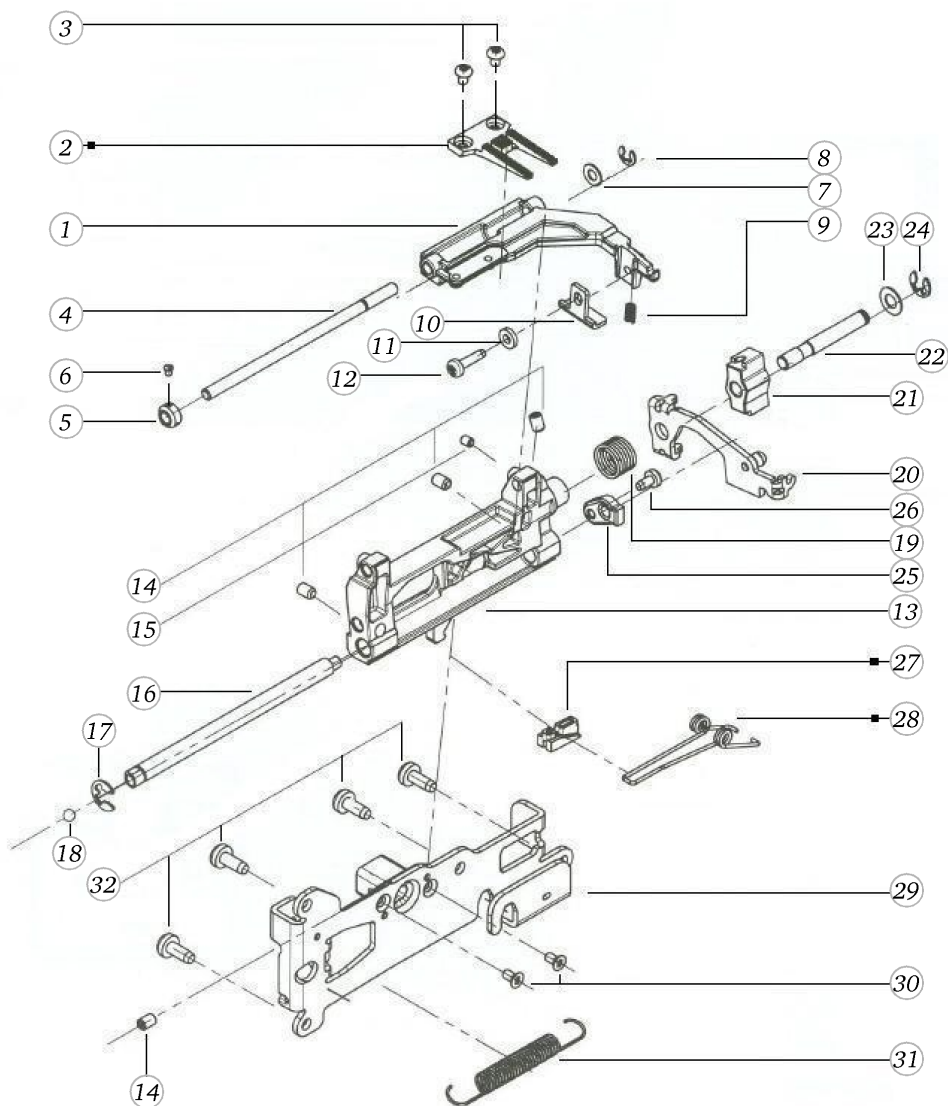

BERNINA activa 145

Feed dog unit

Pos	Item number	Description
1	0302217000	FEEDDOG SUPPORTER CPL.
2	0302155000	FEEDDOG 5.5 MM
3	0032465008	Socket Button Head Screws M3x4.5 screw head after BN6404
4	0302015000	SLIDING AXLE
5	0011217001	Adjusting Ring Cpl with 1 screw
6	20500353++	Cylinder Head Screw M2x2.5
7	22954983++	Shim rings
8	23501153++	Circlips For Shafts d1 3.2 DIN6799 - BN809 Art-No.1284649
9	25524003++	Spring
10	0000785200	ADJUSTING PLATE
11	22952113++	Washer 3.2/7x1.5 black finished
12	0078865036	socket pan head thread forming screws
13	0000245400	FEED DOG FORK
14	0078665043	Hexalobular Socket Set Screws M4x6 ISO 4026 - BN11493 Art-No. 3060208
15	0078665031	Hexalobular Socket Set Screws M3x4 ISO 4026 - BN11493 Art-No. 3060200
16	0049695100	ECCENTRIC SHAFT
17	23501753++	Circlip For Shafts d1 5 DIN6799 - BN809 Art-No.1284665
18	0011695002	Steel Ball G40 D4 DIN5401 - BN869 Art-No. 1316281
19	0079055000	SPRING
20	0078047200	THRUST REVERSER CPL.
21	0078065100	BEARING
22	0078075000	BOLT
23	23100203++	Flat Washer d5.2-10x0.5
24	23501453++	Circlips For Shafts d1 4 DIN6799 - BN809 Art-No.1284657
25	0049975000	BEARING
26	0078865033	Socket Pan Head Thread Forming Screws M3x6 DIN7500 - BN13916 Art-No. 2027534
27	0049595000	SLIDE BLOCK